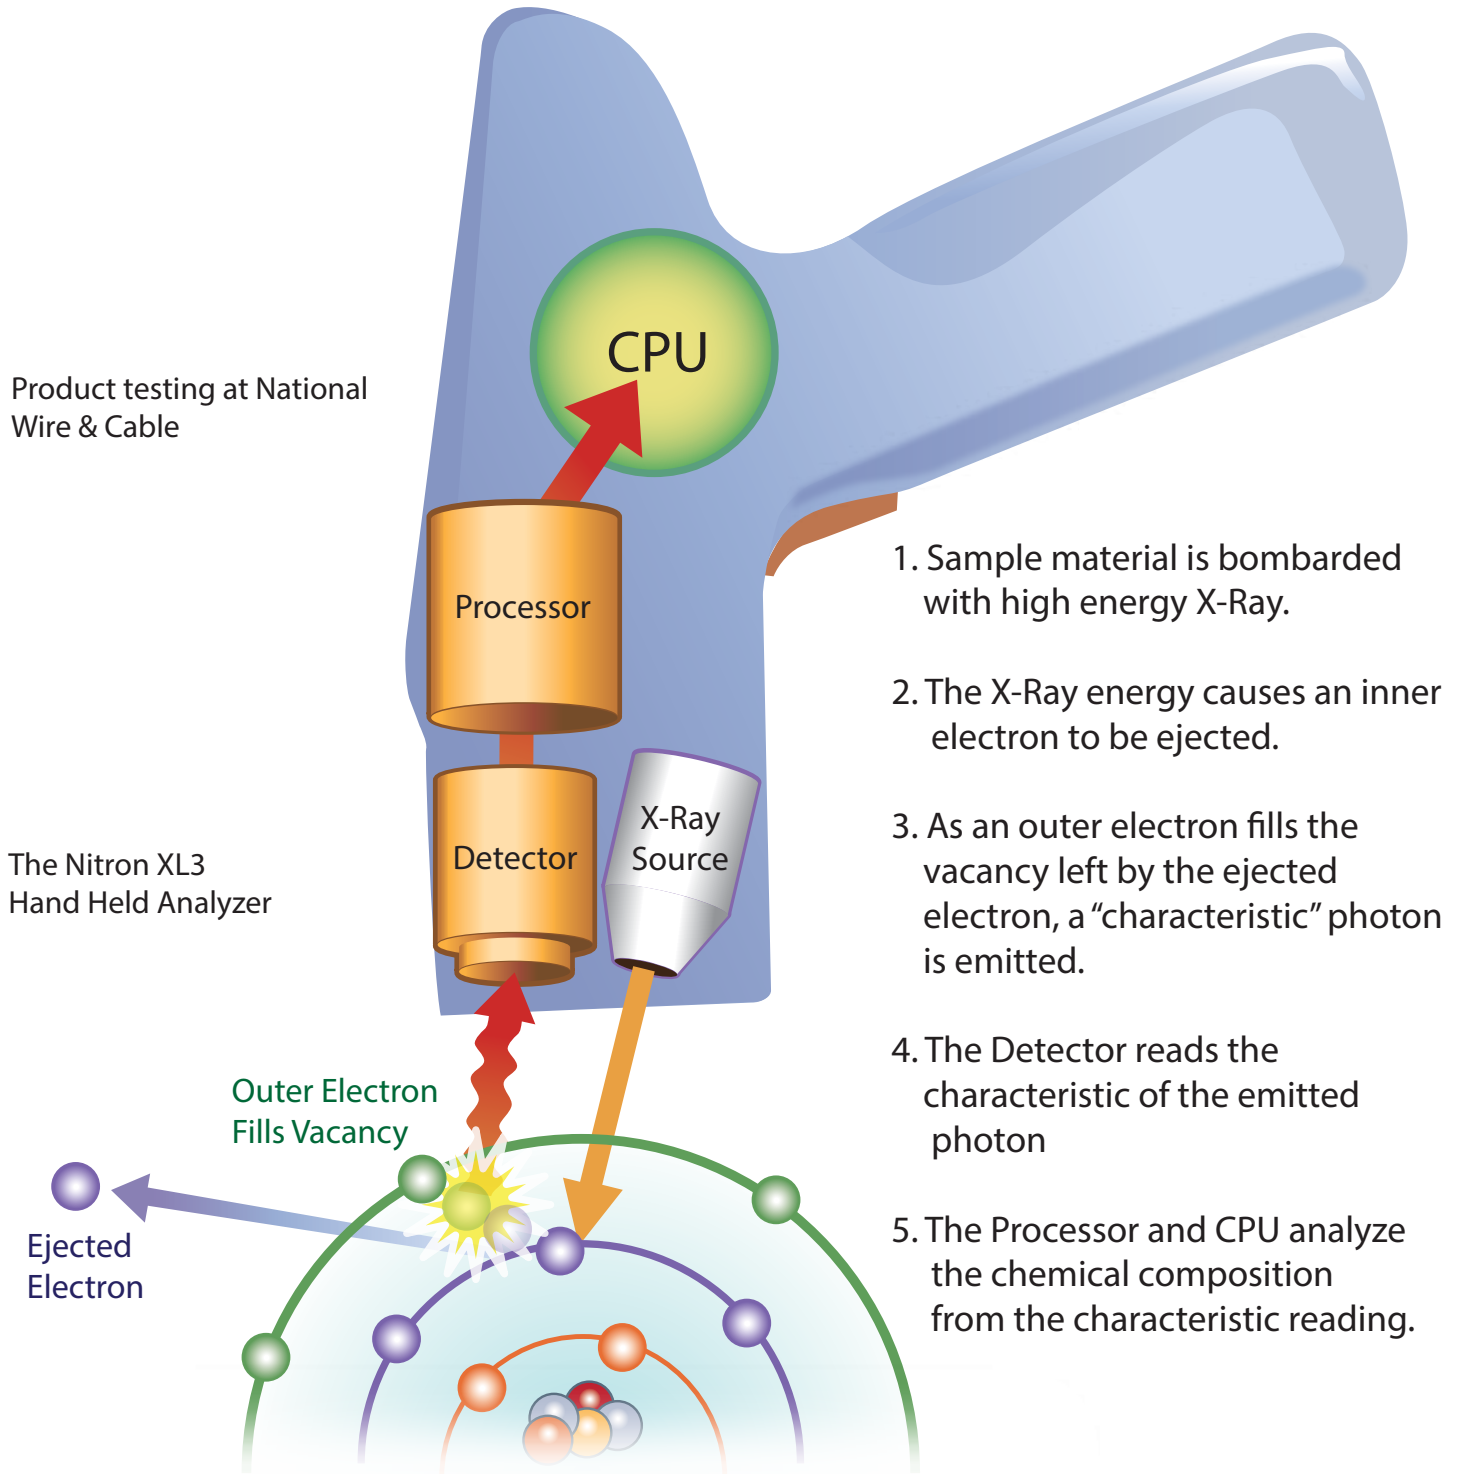

How X-Ray Fluorescence Works

 **National Wire & Cable**
Custom Cable Manufacturing
an ESOP - Employee Owned Company

136 San Fernando Road, Los Angeles, CA 90031
office: 323-225-5611 • fax: 323-225-4630
www.NationalWire.com